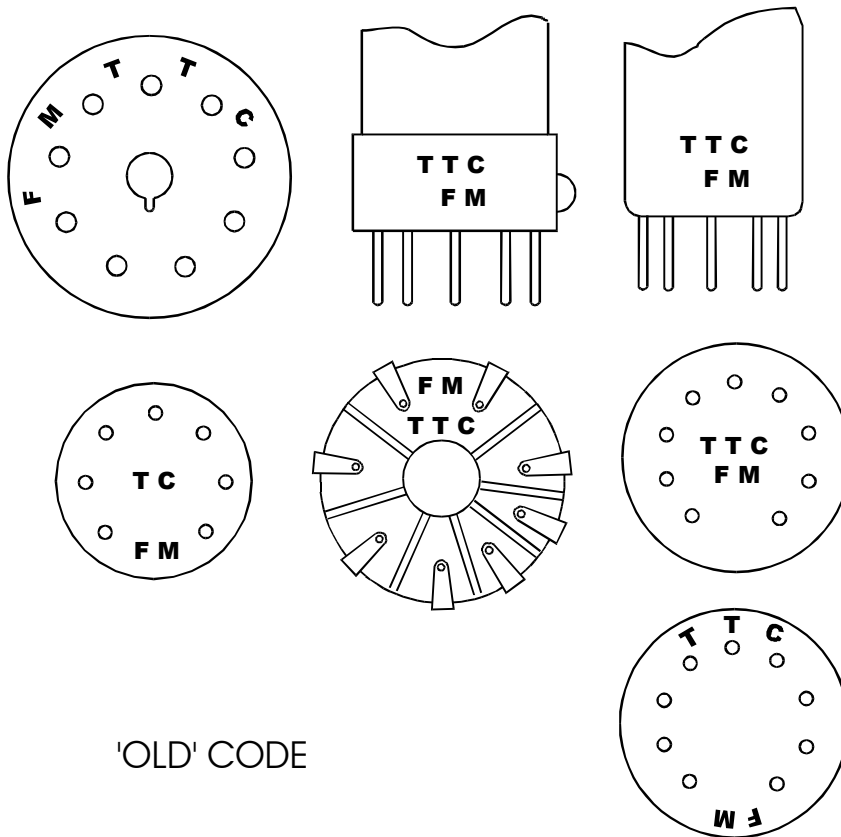

3. Code application

'OLD' CODE

Examples of deviations

Brasil
FYM
TTC

Australia
TT
FYM

Eindhoven
TTC
WFYM

Examples of "correct" code format

TTC
FYM

TTC
FYMW

TTTC
FYMW

TTTC
FYM